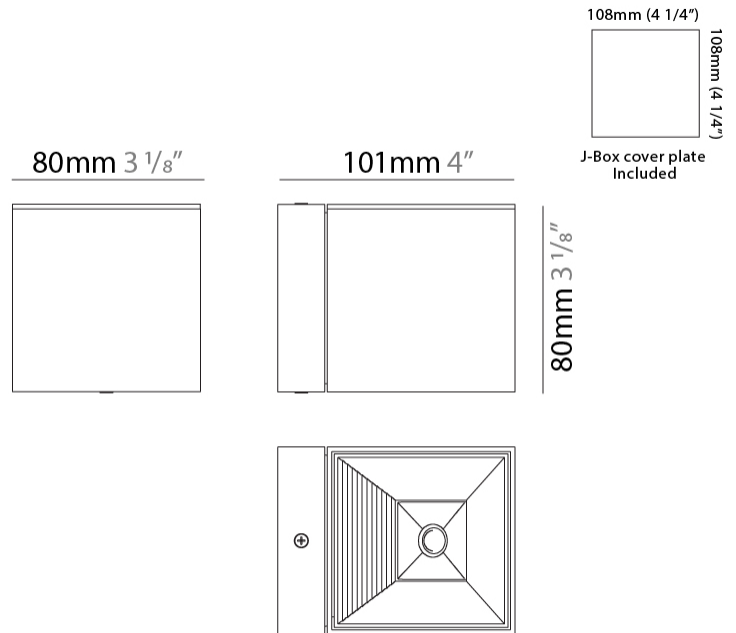

PROJECT
TYPE
SPECIFIER
QUANTITY
DATE

DAU SINGLE SURFACE

D93239-

base number   Finish
Options

1. To build a product code in our configurator select the specify button on the base model # product page
2. To build a manual product code on this datasheet choose from the options listed below in blue font and add the suffix to the base model #

GENERAL

Series: Dau
Subseries: Dau Single
Brand: Milan
Division: Design
Mounting Type: Surface
Mounting Location: Wall
Subcategory: Downlight

PHYSICAL

Shape: Cube
Length (mm): 80
Length (in): 3 1/8
Height (mm): 80
Depth (mm): 101
Height (in): 3 1/8
Depth (in): 4
Extension (mm): 101
Extension (in): 4
Light Distribution: Direct
Fixture Finish: BAL / MWL / BSL
Fixture Material: Extruded Aluminum

ELECTRICAL

Lamp Type: LED
Input Wattage (W): 7
Dimming: Electronic Low Voltage Dimming
Input Voltage (V): 120Vac Direct Line

LED

Number of LEDs: 1
Color Temperature (°K): 3000
Max. Delivered Lumen (lm): 665
CRI: >90 CRI
Lamp Life (hrs): 50000

OPTICAL

RATINGS AND CERTIFICATIONS

Certified By: Certified for North American Standards
IP rating: IP20