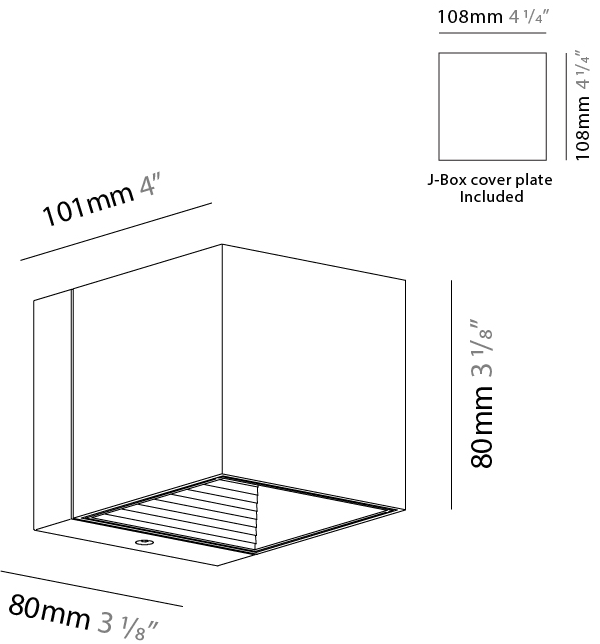

PROJECT _____
TYPE _____
SPECIFIER _____
QUANTITY _____
DATE _____

DAU SINGLE SURFACE

D93148R9-

base number _____
Finish Options _____

1. To build a product code in our configurator select the specify button on the base model # product page
2. To build a manual product code on this datasheet choose from the options listed below in blue font and add the suffix to the base model #

GENERAL

Series: Dau _____
Subseries: Dau Single _____
Brand: Milan _____
Division: Design _____
Mounting Type: Surface _____
Mounting Location: Wall _____
Subcategory: Up/Down Light _____

PHYSICAL

Shape: Cube _____
Length (mm): 80 _____
Length (in): 3 1/8 _____
Height (mm): 80 _____
Height (in): 3 1/8 _____
Extension (mm): 101 _____
Extension (in): 4 _____
Light Distribution: Direct / Indirect _____
Fixture Finish: BAL / MWL / BSL _____
Fixture Material: Extruded Aluminum _____

ELECTRICAL

Lamp Type: LED _____
Input Wattage (W): 14 _____
Dimming: Electronic Low Voltage Dimming to 20% _____
Input Voltage (V): 120Vac Direct Line _____

LED

Number of LEDs: 2 _____
Color Temperature (°K): 3000 _____
Max. Delivered Lumen (lm): 1330 _____
CRI: >90 CRI _____

OPTICAL

RATINGS AND CERTIFICATIONS

Certified By: Certified for North American Standards _____
IP rating: IP44 _____