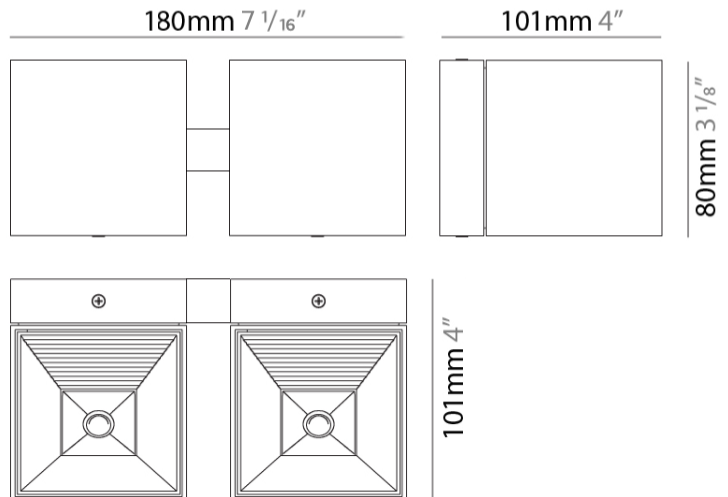

PROJECT _____
TYPE _____
SPECIFIER _____
QUANTITY _____
DATE _____

DAU 2 LIGHT LINEAR SURFACE

D93241-

base number _____
Finish Options _____

1. To build a product code in our configurator select the specify button on the base model # product page
2. To build a manual product code on this datasheet choose from the options listed below in blue font and add the suffix to the base model #

GENERAL

Series: Dau _____
Subseries: Dau 2 light Linear _____
Brand: Milan _____
Division: Design _____
Mounting Type: Surface _____
Mounting Location: Wall _____
Subcategory: Up/Down Light _____

PHYSICAL

Shape: Rectangle _____
Length (mm): 80 _____
Length (in): 3 1/8 _____
Height (mm): 80 _____
Depth (mm): 101 _____
Height (in): 3 1/8 _____
Depth (in): 4 _____
Light Distribution: Direct / Indirect _____
Fixture Finish: BAL / MWL / BSL _____
Fixture Material: Extruded Aluminum _____

ELECTRICAL

Lamp Type: LED _____
Input Wattage (W): 28 _____
Dimming: Electronic Low Voltage Dimming _____
Input Voltage (V): 120Vac Direct Line _____

LED

Number of LEDs: 4 _____
Color Temperature (°K): 3000 _____
Max. Delivered Lumen (lm): 1330 _____
CRI: >90 CRI _____
Lamp Life (hrs): 50000 _____

OPTICAL

RATINGS AND CERTIFICATIONS

Certified By: Certified for North American Standards _____
IP rating: IP20 _____